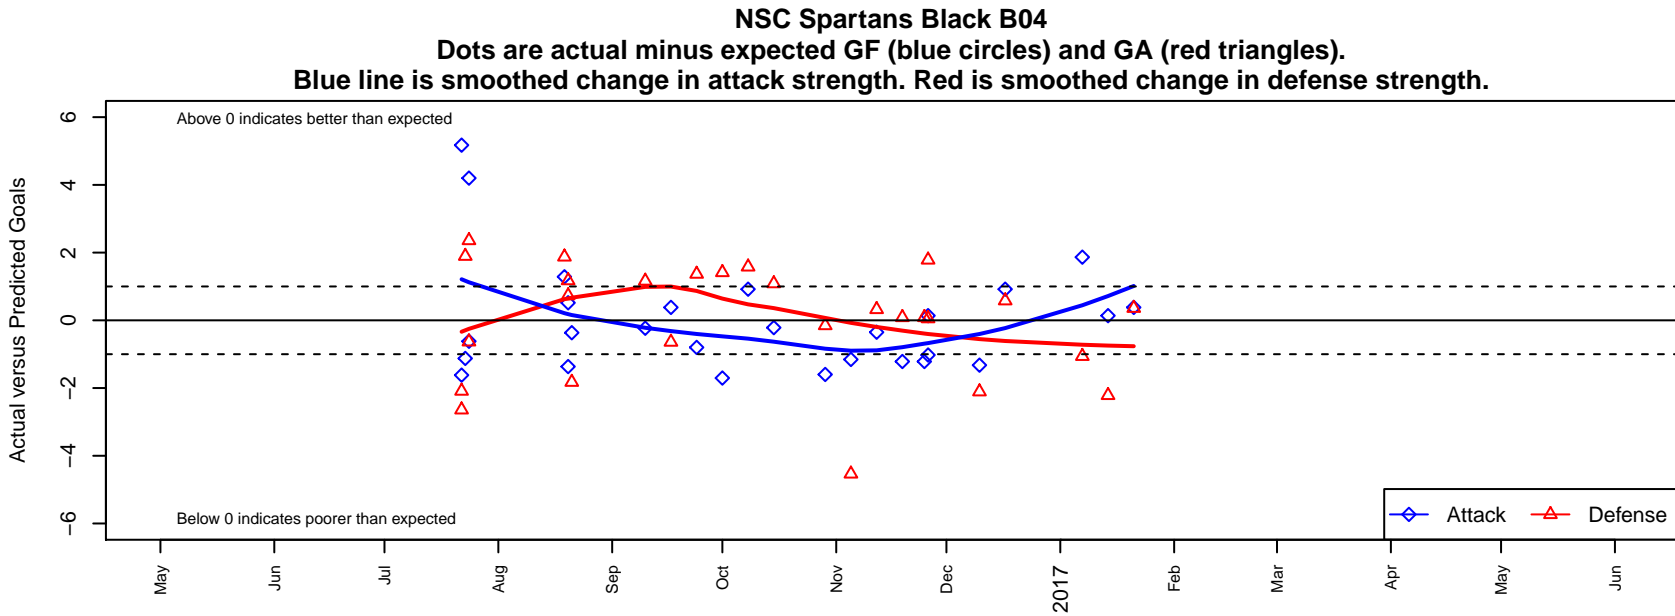

# NSC Spartans Black B04

Northshore SC  
 Woodinville, WA  
 B04 total strength=731  
 attack=1.11 defense=0.55  
 fall league = NPSL Div 2 (04) U13

alt names used:  
 NSC B04 Black – Spartans  
 NSC B04 Black – Spartans  
 NSC B04 Black – Spartans  
 NSC B04 Black – Spartans  
 NSC Spartans B04 Black

Venues played:  
 2016 Crossfire Select U13 Bronze  
 2016 Xtreme Cup BU13 Silver  
 2016 NPSL Division 2 (04) U13  
 2016 Cranberry Cup U13  
 2016 Founders Cup B04 Div A

**attack and defense variance (black dot)  
relative to other teams  
and top 10 in region**