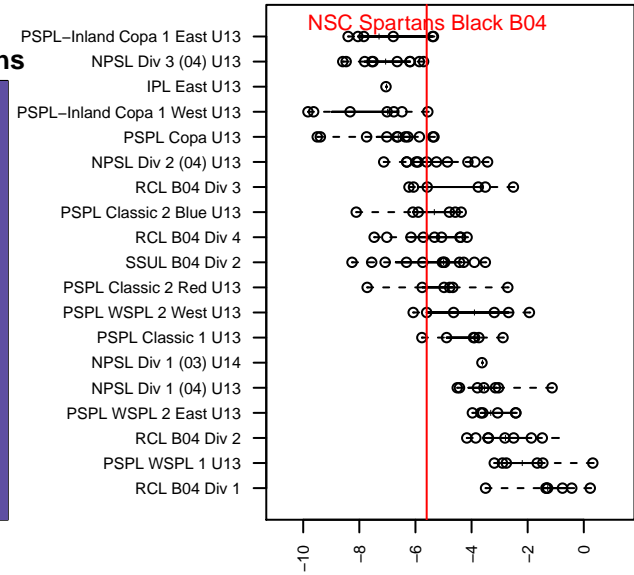

**attack and defense rating
relative to others at age
and all opponents in last 13 months**